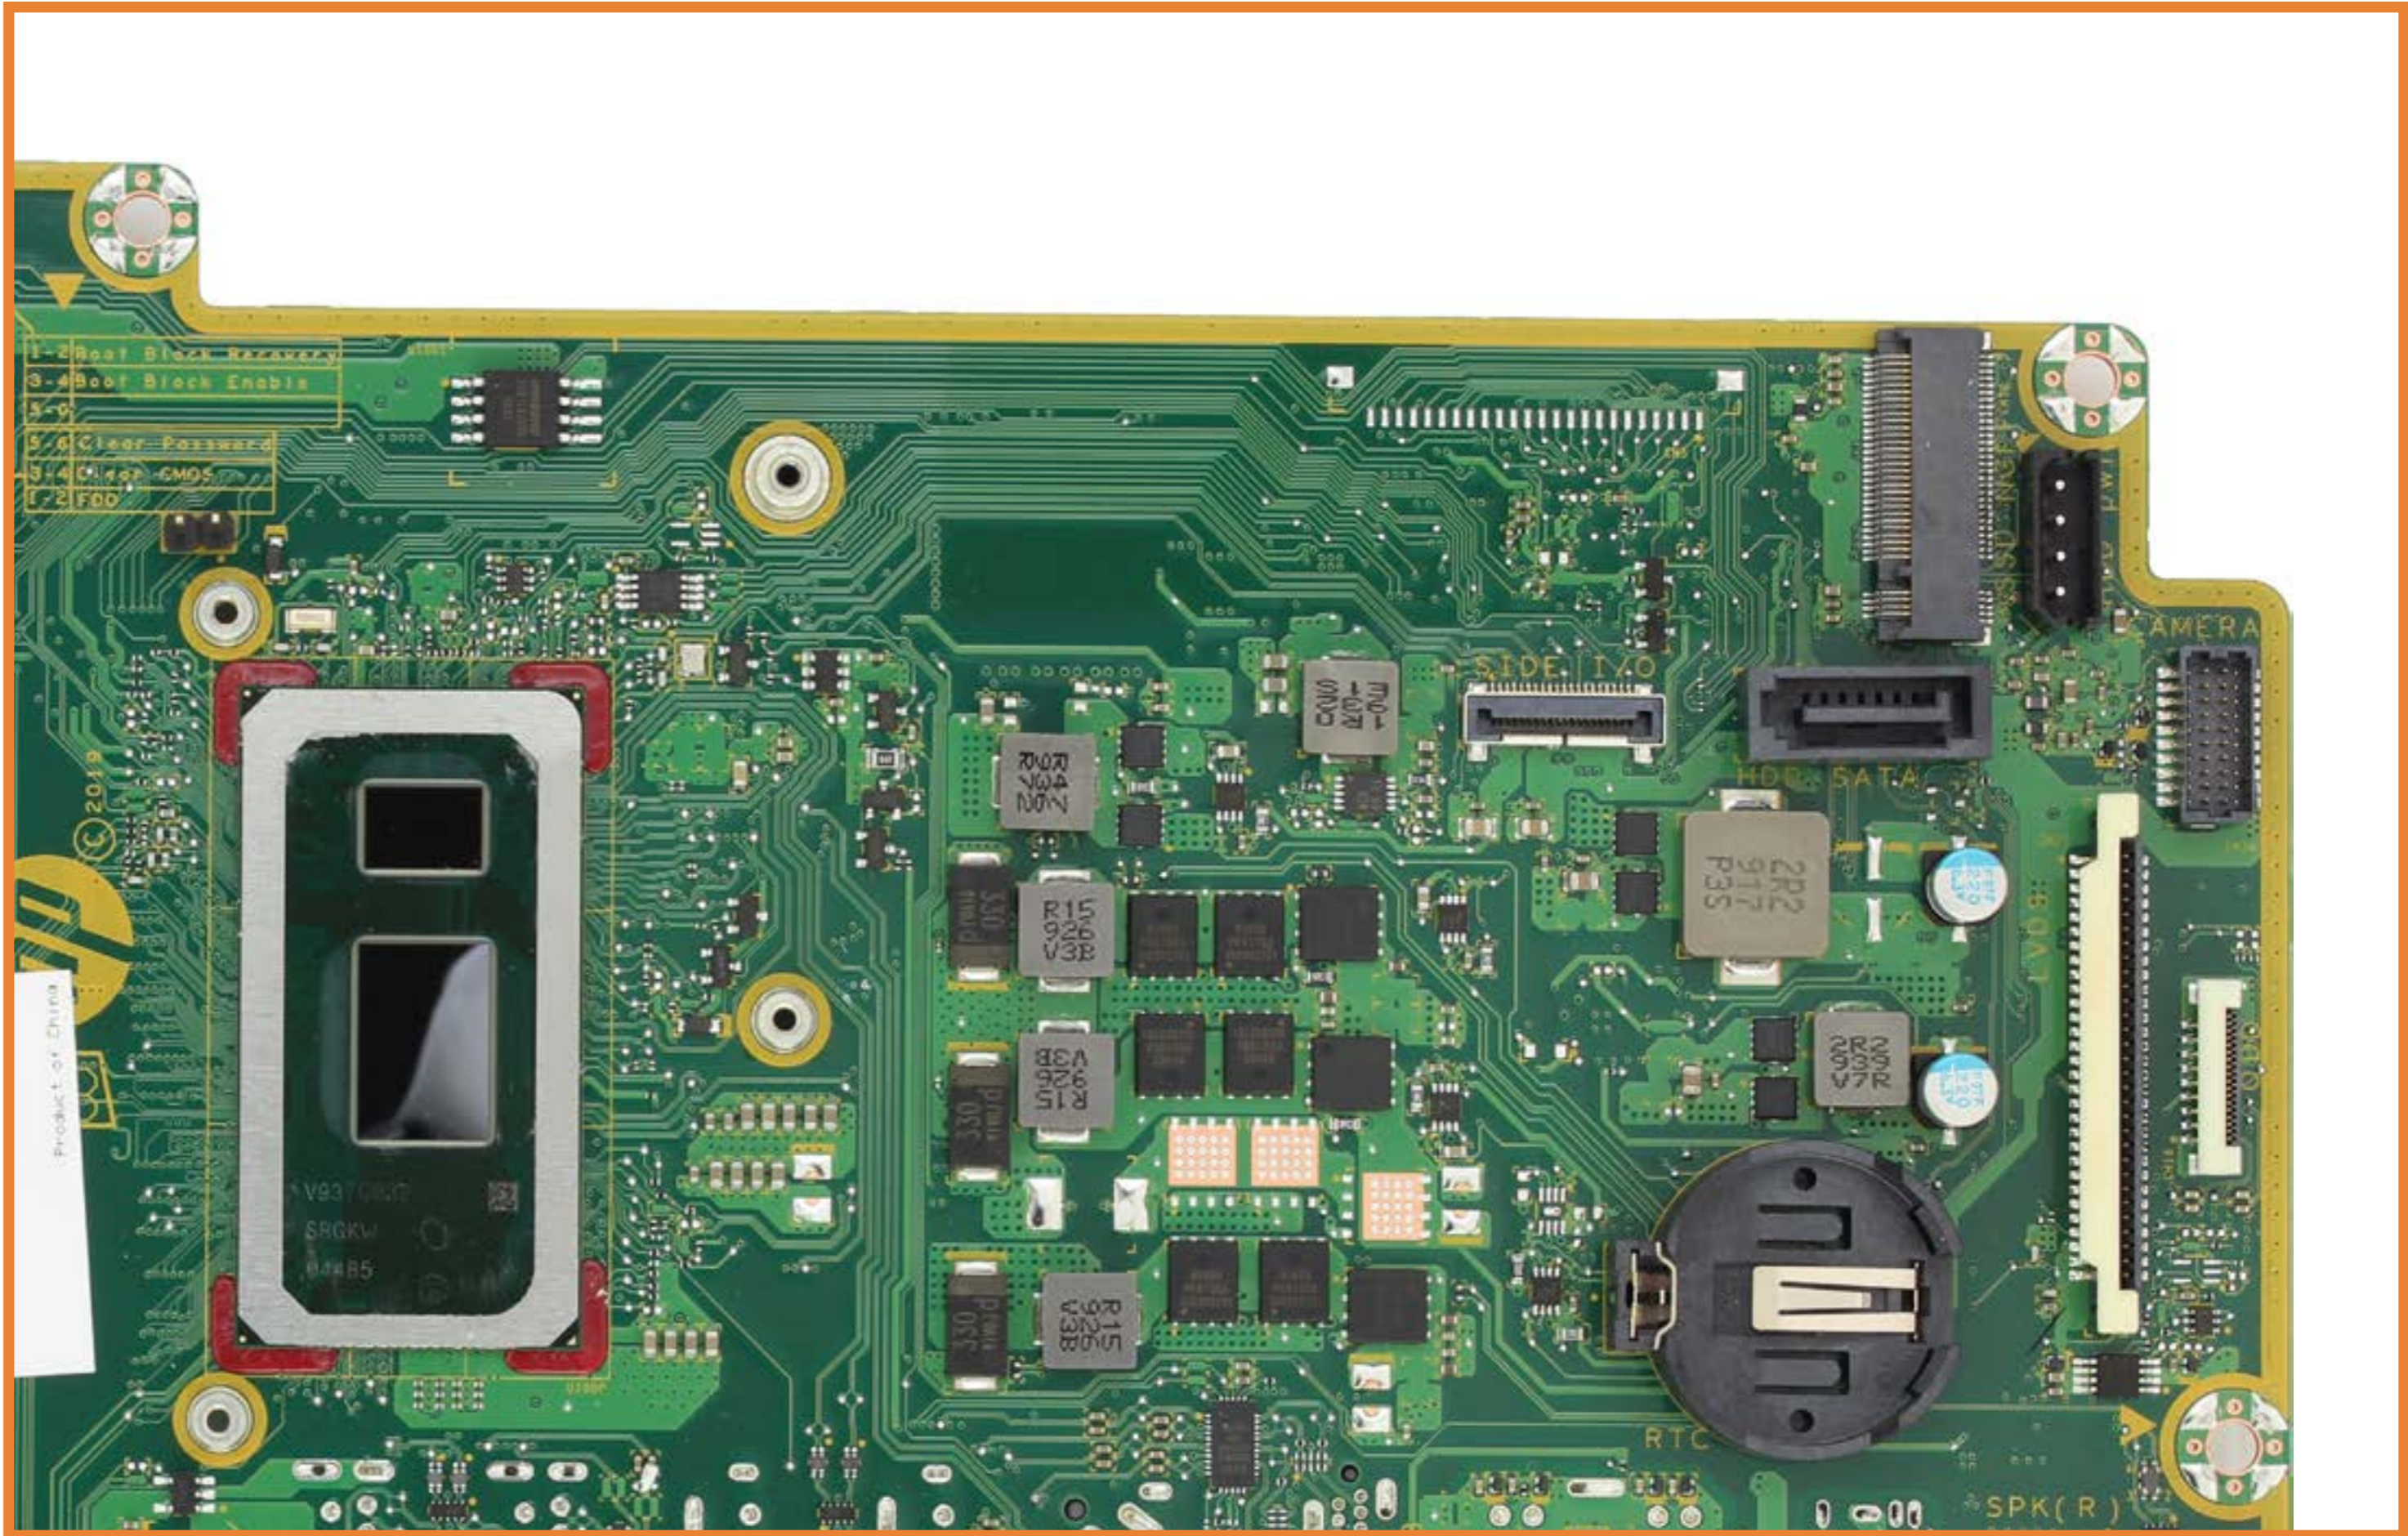

On the Zoomable View page, you will find the viewer's zoom navigation links above the viewer on the left-hand side. You can choose from four levels of magnification: 1x, 2x, 3x, and 4x.

1x: The default magnification is 1x and at this magnification you can view the location of a feature by selecting it from the numbered list on the left.

2x, 3x, 4x: When you choose a greater magnification level, you use the navigation arrows and numbered features list to focus on the feature that you wish to review.

That's it!

1x view

2 X View

1. DGPU Connector
2. CPU Socket
3. M.2 SSD Socket
4. HDD Power Connector
5. Webcam Connector
6. HDD SATA Port
7. SIDE I/O Port
8. LVDS Connector
9. Optical Disk Drive Connector
10. RTC Battery Socket
11. Power Button Board Connector
12. Speaker Connectors (Left, Right)
13. Touchscreen Connector
14. Backlight Connector
15. DDR4 Memory Slots
16. WLAN Slot
17. Fan Connector
18. Jumpers

2 X View

- 1. DGPU Connector
- 2. CPU Socket
- 3. M.2 SSD Socket
- 4. HDD Power Connector
- 5. Webcam Connector
- 6. HDD SATA Port
- 7. SIDE I/O Port
- 8. LVDS Connector
- 9. Optical Disk Drive Connector
- 10. RTC Battery Socket
- 11. Power Button Board Connector
- 12. Speaker Connectors (Left, Right)
- 13. Touchscreen Connector
- 14. Backlight Connector
- 15. DDR4 Memory Slots
- 16. WLAN Slot
- 17. Fan Connector
- 18. Jumpers