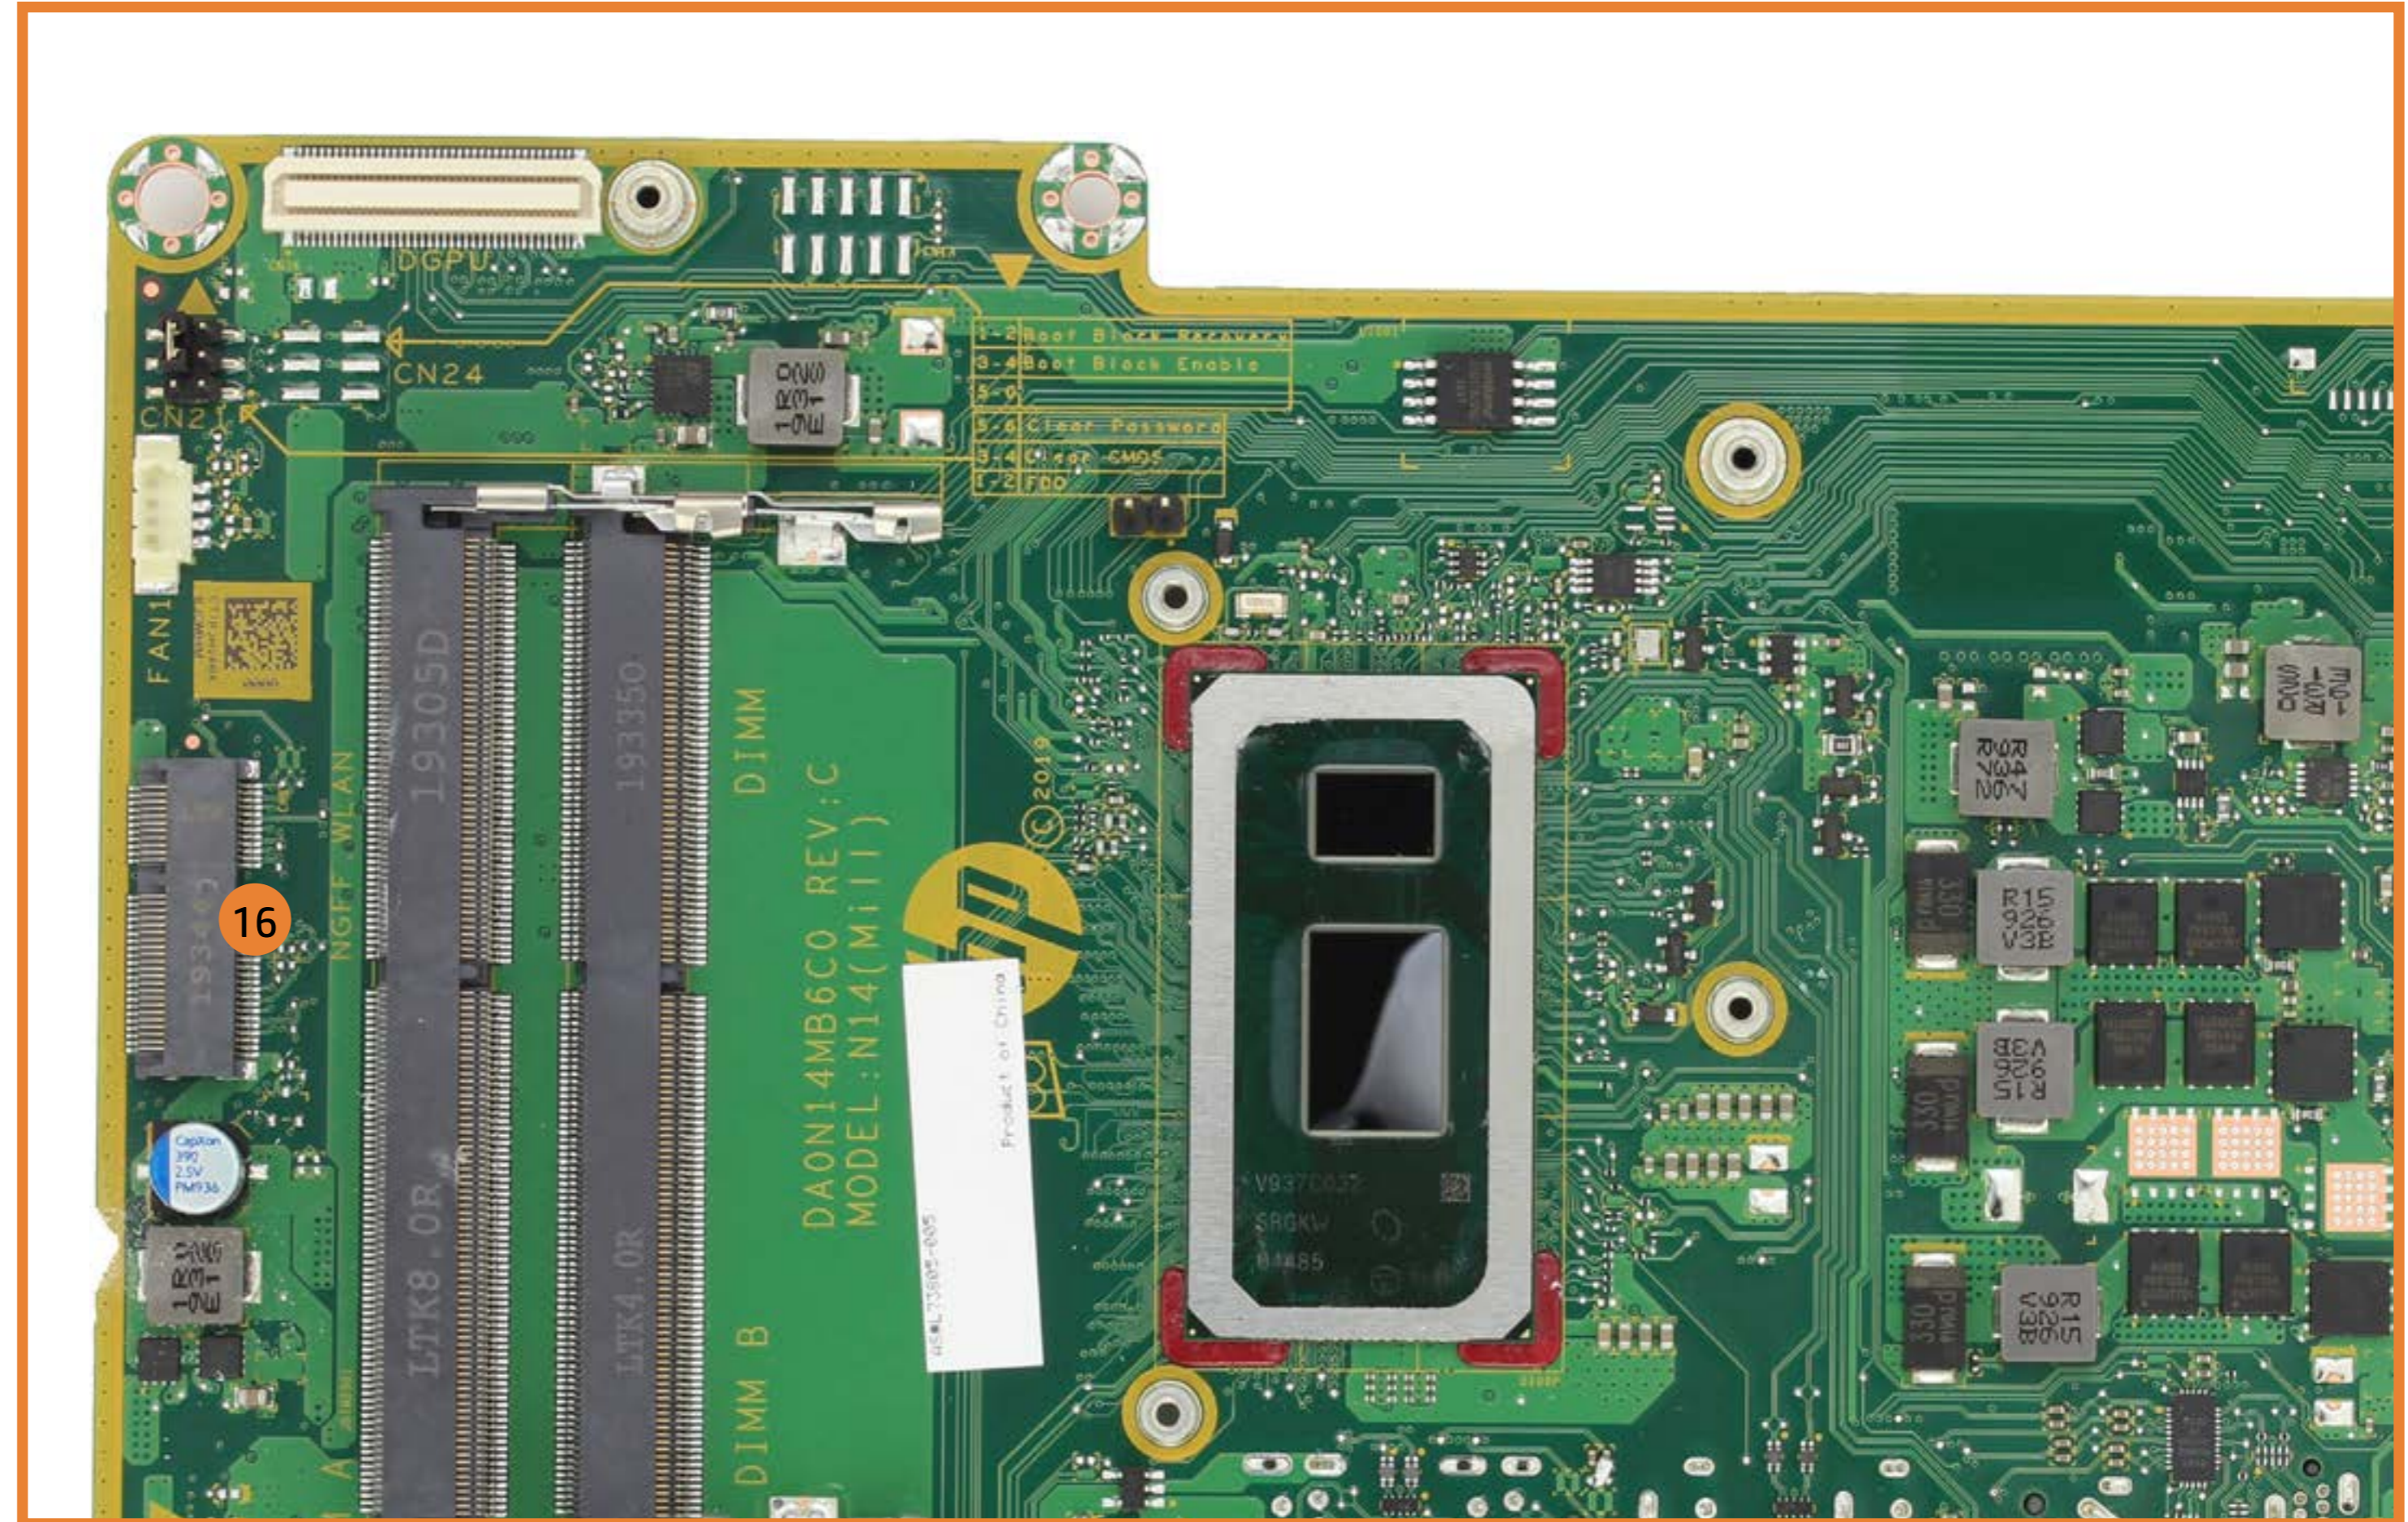

On the Zoomable View page, you will find the viewer's zoom navigation links above the viewer on the left-hand side. You can choose from four levels of magnification: 1x, 2x, 3x, and 4x.

1x: The default magnification is 1x and at this magnification you can view the location of a feature by selecting it from the numbered list on the left.

2x, 3x, 4x: When you choose a greater magnification level, you use the navigation arrows and numbered features list to focus on the feature that you wish to review.

That's it!

1x view

2 X View

1. DGPU Connector
2. CPU Socket
3. M.2 SSD Socket
4. HDD Power Connector
5. Webcam Connector
6. HDD SATA Port
7. SIDE I/O Port
8. LVDS Connector
9. Optical Disk Drive Connector
10. RTC Battery Socket
11. Power Button Board Connector
12. Speaker Connectors (Left, Right)
13. Touchscreen Connector
14. Backlight Connector
15. DDR4 Memory Slots
16. WLAN Slot
17. Fan Connector
18. Jumpers

2 X View

- 1. DGPU Connector
- 2. CPU Socket
- 3. M.2 SSD Socket
- 4. HDD Power Connector
- 5. Webcam Connector
- 6. HDD SATA Port
- 7. SIDE I/O Port
- 8. LVDS Connector
- 9. Optical Disk Drive Connector
- 10. RTC Battery Socket
- 11. Power Button Board Connector
- 12. Speaker Connectors (Left, Right)
- 13. Touchscreen Connector
- 14. Backlight Connector
- 15. DDR4 Memory Slots
- 16. WLAN Slot
- 17. Fan Connector
- 18. Jumpers