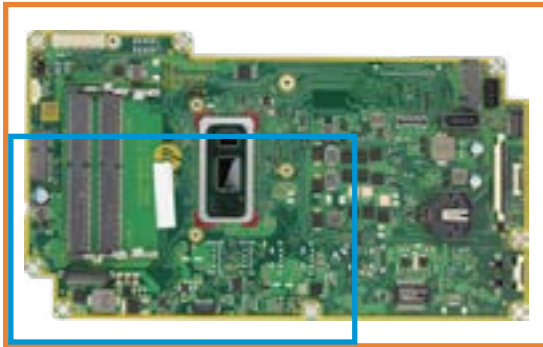

2 X View

1. DGPU Connector
2. CPU Socket
3. M.2 SSD Socket
4. HDD Power Connector
5. Webcam Connector
6. HDD SATA Port
7. SIDE I/O Port
8. LVDS Connector
9. Optical Disk Drive Connector
10. RTC Battery Socket
11. Power Button Board Connector
12. Speaker Connectors (Left, Right)
13. Touchscreen Connector
14. Backlight Connector
15. DDR4 Memory Slots
16. WLAN Slot
17. Fan Connector
18. Jumpers