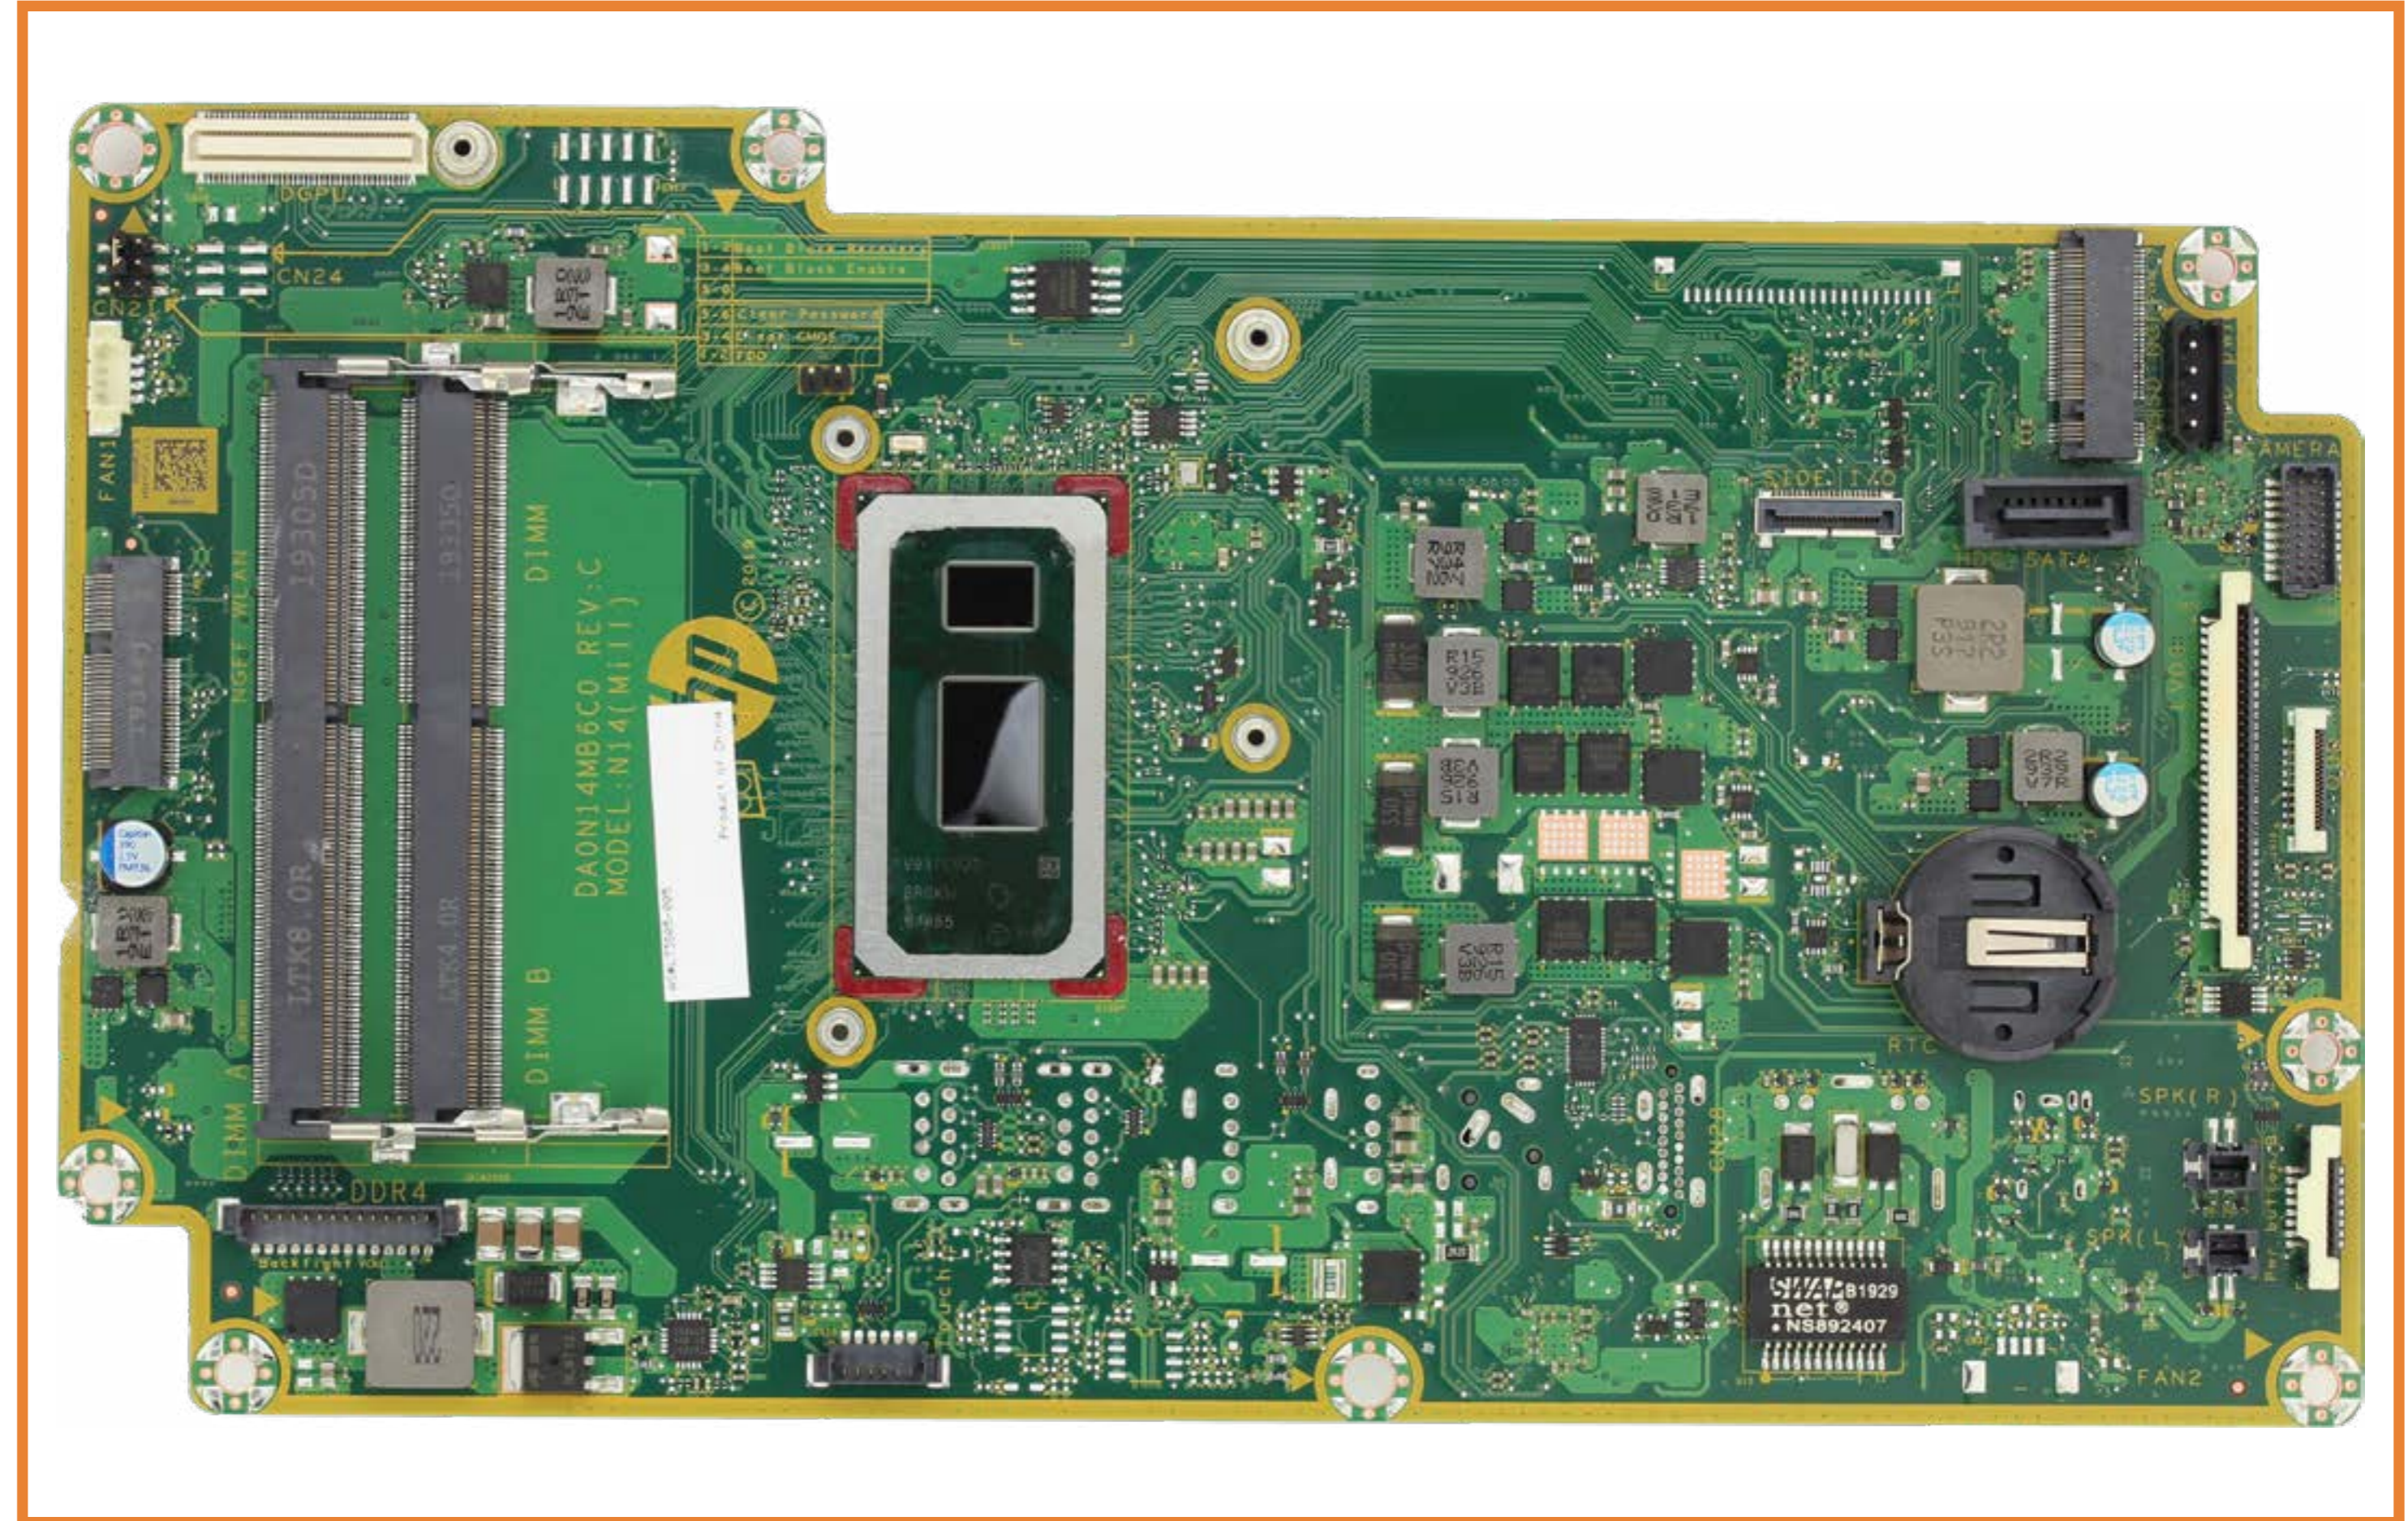

Interactive System Board Viewer

HP 22/24/27 All-in-One PC

Welcome to the interactive System Board for the
HP 22/24/27 All-in-One PC

Here's how to use it...

[Zoomable View](#) (Click the link to navigate to the viewer)

On the Zoomable View page, you will find the viewer's zoom navigation links above the viewer on the left-hand side. You can choose from four levels of magnification: 1x, 2x, 3x, and 4x.

1x: The default magnification is 1x and at this magnification you can view the location of a feature by selecting it from the numbered list on the left.

2x, 3x, 4x: When you choose a greater magnification level, you use the navigation arrows and numbered features list to focus on the feature that you wish to review.

That's it!

1x view

2 X View

1. DGPU Connector
2. CPU Socket
3. M.2 SSD Socket
4. HDD Power Connector
5. Webcam Connector
6. HDD SATA Port
7. SIDE I/O Port
8. LVDS Connector
9. Optical Disk Drive Connector
10. RTC Battery Socket
11. Power Button Board Connector
12. Speaker Connectors (Left, Right)
13. Touchscreen Connector
14. Backlight Connector
15. DDR4 Memory Slots
16. WLAN Slot
17. Fan Connector
18. Jumpers