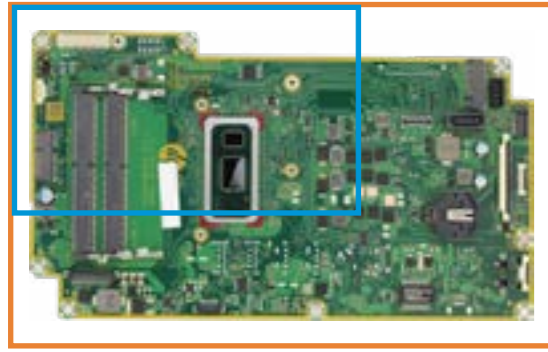

On the Zoomable View page, you will find the viewer's zoom navigation links above the viewer on the left-hand side. You can choose from four levels of magnification: 1x, 2x, 3x, and 4x.

1x: The default magnification is 1x and at this magnification you can view the location of a feature by selecting it from the numbered list on the left.

2x, 3x, 4x: When you choose a greater magnification level, you use the navigation arrows and numbered features list to focus on the feature that you wish to review.

That's it!

1x view

2 X View

1. DGPU Connector
2. CPU Socket
3. M.2 SSD Socket
4. HDD Power Connector
5. Webcam Connector
6. HDD SATA Port
7. SIDE I/O Port
8. LVDS Connector
9. Optical Disk Drive Connector
10. RTC Battery Socket
11. Power Button Board Connector
12. Speaker Connectors (Left, Right)
13. Touchscreen Connector
14. Backlight Connector
15. DDR4 Memory Slots
16. WLAN Slot
17. Fan Connector
18. Jumpers