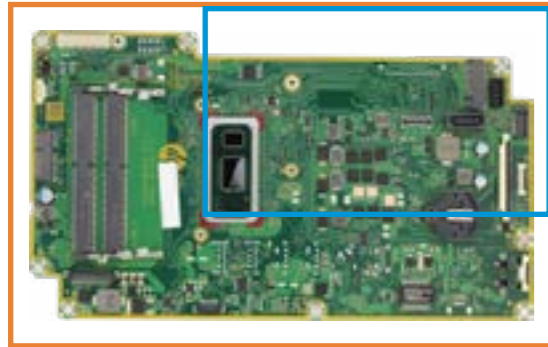

On the Zoomable View page, you will find the viewer's zoom navigation links above the viewer on the left-hand side. You can choose from four levels of magnification: 1x, 2x, 3x, and 4x.

1x: The default magnification is 1x and at this magnification you can view the location of a feature by selecting it from the numbered list on the left.

2x, 3x, 4x: When you choose a greater magnification level, you use the navigation arrows and numbered features list to focus on the feature that you wish to review.

That's it!

1x view

2 X View

1. DGPU Connector
2. CPU Socket
3. M.2 SSD Socket
4. HDD Power Connector
5. Webcam Connector
6. HDD SATA Port
7. SIDE I/O Port
8. LVDS Connector
9. Optical Disk Drive Connector
10. RTC Battery Socket
11. Power Button Board Connector
12. Speaker Connectors (Left, Right)
13. Touchscreen Connector
14. Backlight Connector
15. DDR4 Memory Slots
16. WLAN Slot
17. Fan Connector
18. Jumpers

2 X View

- 1. DGPU Connector
- 2. CPU Socket
- 3. M.2 SSD Socket
- 4. HDD Power Connector
- 5. Webcam Connector
- 6. HDD SATA Port
- 7. SIDE I/O Port
- 8. LVDS Connector
- 9. Optical Disk Drive Connector
- 10. RTC Battery Socket
- 11. Power Button Board Connector
- 12. Speaker Connectors (Left, Right)
- 13. Touchscreen Connector
- 14. Backlight Connector
- 15. DDR4 Memory Slots
- 16. WLAN Slot
- 17. Fan Connector
- 18. Jumpers