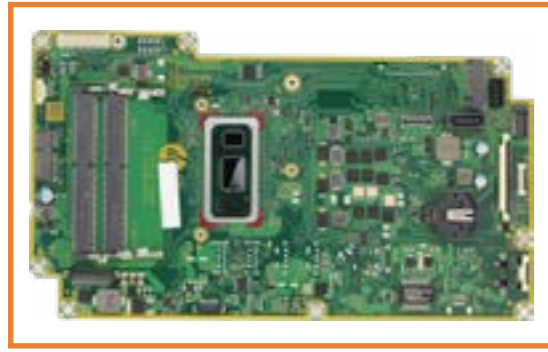

Interactive System Board Viewer

HP 22/24/27 All-in-One PC

Welcome to the interactive System Board for the
HP 22/24/27 All-in-One PC

Here's how to use it...

[Zoomable View](#) (Click the link to navigate to the viewer)

On the Zoomable View page, you will find the viewer's zoom navigation links above the viewer on the left-hand side. You can choose from four levels of magnification: 1x, 2x, 3x, and 4x.

1x: The default magnification is 1x and at this magnification you can view the location of a feature by selecting it from the numbered list on the left.

2x, 3x, 4x: When you choose a greater magnification level, you use the navigation arrows and numbered features list to focus on the feature that you wish to review.

That's it!

1x view

2 X View

1. DGPU Connector
2. CPU Socket
3. M.2 SSD Socket
4. HDD Power Connector
5. Webcam Connector
6. HDD SATA Port
7. SIDE I/O Port
8. LVDS Connector
9. Optical Disk Drive Connector
10. RTC Battery Socket
11. Power Button Board Connector
12. Speaker Connectors (Left, Right)
13. Touchscreen Connector
14. Backlight Connector
15. DDR4 Memory Slots
16. WLAN Slot
17. Fan Connector
18. Jumpers