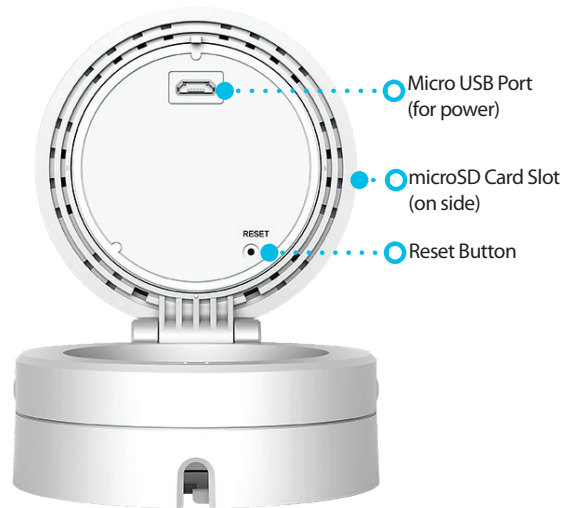

Connections View

Technical Specifications

Camera		
Hardware Profile	• 1/4" Progressive CMOS sensor • 5m (16 ft) IR illumination distance • Minimum illumination: • B/W (Night Mode), IR LEDs on: 0 lux • Built-in Infrared-Cut Removable (ICR) Filter module • Fixed length 2.55 mm	• Aperture F2.2 • Angle of view (16:9): • Horizontal: 96° • Vertical: 53° • Diagonal: 120° • Built-in microphone
Image Features	• Configurable image size • Configurable sound level detection	• Configurable motion detection windows
Video Compression	• Simultaneous H.264/MJPEG format compression	• JPEG for still images
Video Resolution	• 720P (1280 x 720), VGA (640 x 352) at up to 30 fps	
Audio Support	• MPEG-2 AAC LC