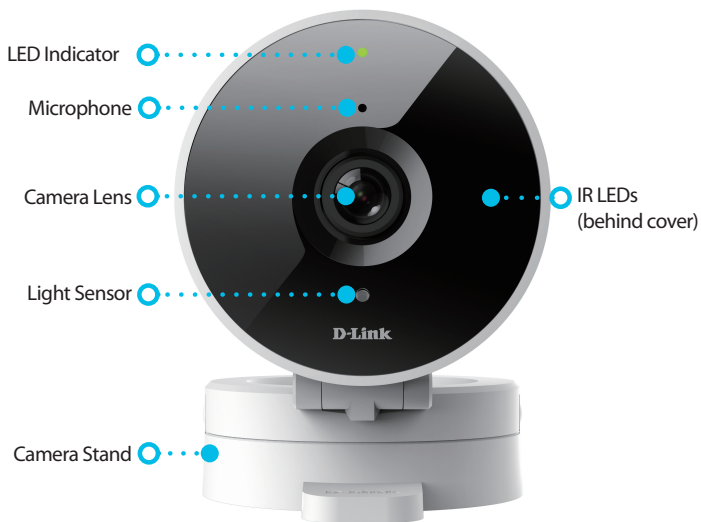

Anytime, Anywhere Access with mydlink™ Cloud Recording

Enhanced with mydlink™ cloud recording support, the DCS-8010LH makes it easy and convenient for you to look after your family and check up on your home or office. With a mydlink cloud recording subscription, you can have peace of mind with your video recordings sent automatically to a cloud server. Play back recordings from the cloud or download video clips to your mobile device from anywhere, anytime through the Internet. Access real-time live views of your cameras using the mydlink mobile app and set automated schedules via your mobile device, no matter where you are.

Product Image

Front View